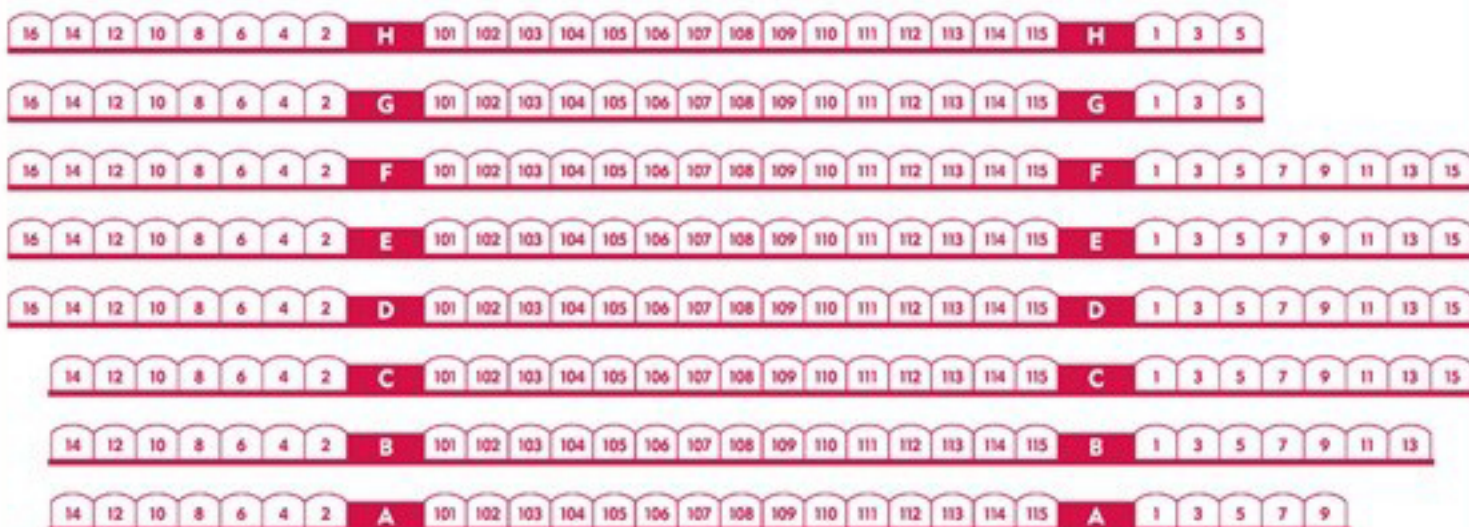

MERKIN CONCERT HALL SEATING CHART

BALCONY

BALCONY ROW AA OVERHANGS ORCHESTRA ROW K

ORCHESTRA