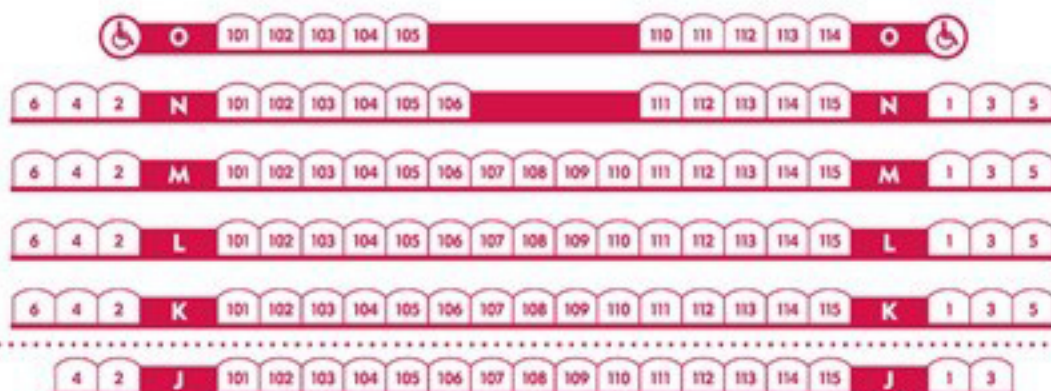

MERKIN CONCERT HALL SEATING CHART

BALCONY

BALCONY ROW AA OVERHANGS ORCHESTRA ROW K

ORCHESTRA