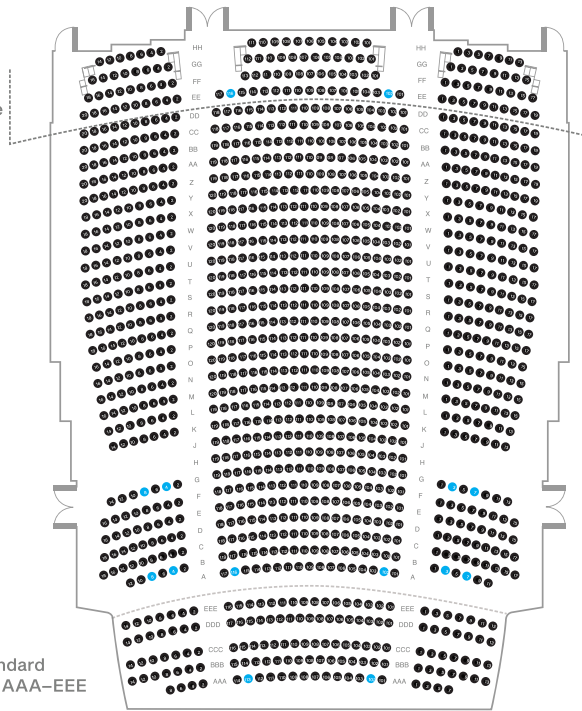

# Wu Tsai Theater, David Geffen Hall

## ORCHESTRA

Indicates approximate overhang of First Tier

Row A is the front row in standard concert configuration. Rows AAA–EEE are not always present.

STAGE

- Fixed seat
- Wheelchair-accessible location

Transfer seat locations are also available. Contact the box office for details and locations.

## THIRD TIER

- Fixed seat
- Wheelchair-accessible location

Transfer seat locations are also available.  
Contact the box office for details and locations.