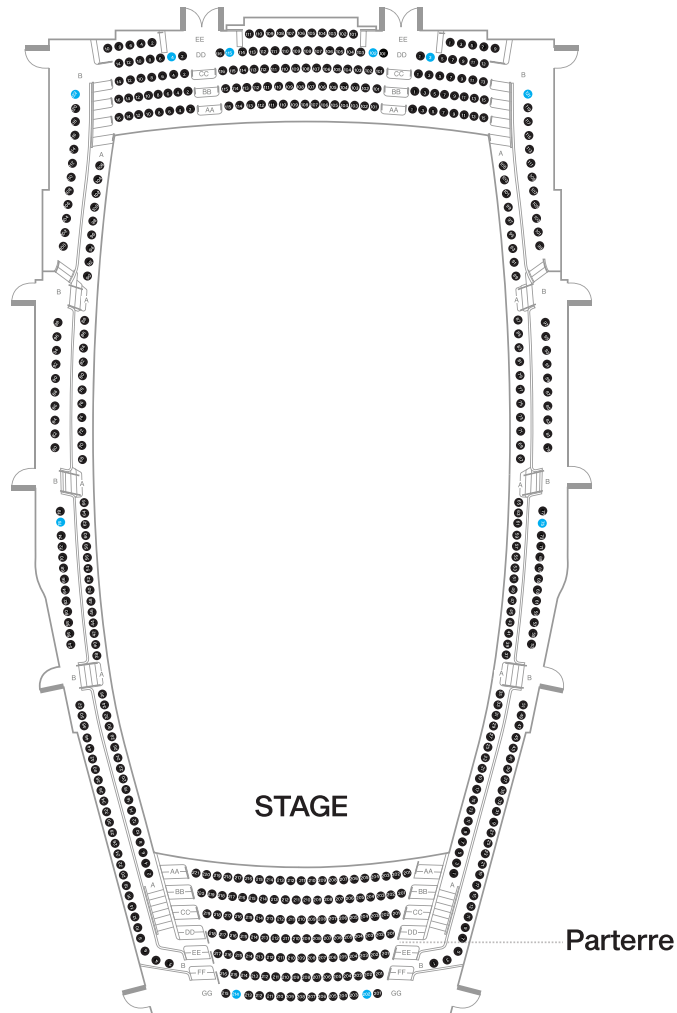

## ORCHESTRA

Indicates approximate overhang of First Tier

Row A is the front row in standard concert configuration. Rows AAA–EEE are not always present.

STAGE

- Fixed seat
- Wheelchair-accessible location

Transfer seat locations are also available. Contact the box office for details and locations.

## THIRD TIER

- Fixed seat
- Wheelchair-accessible location

Transfer seat locations are also available.  
Contact the box office for details and locations.