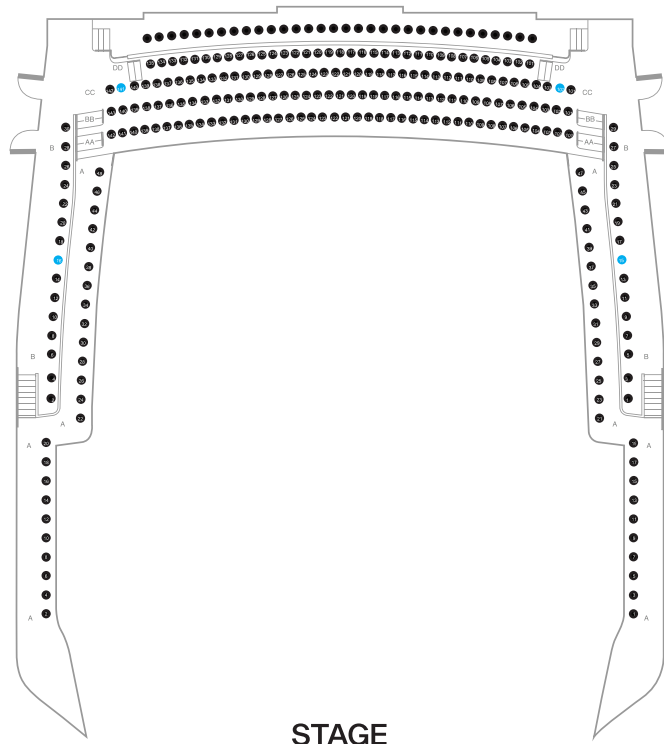

## ORCHESTRA

Indicates approximate overhang of First Tier

Row A is the front row in standard concert configuration. Rows AAA–EEE are not always present.

STAGE

- Fixed seat
- Wheelchair-accessible location

Transfer seat locations are also available. Contact the box office for details and locations.

## THIRD TIER

- Fixed seat
- Wheelchair-accessible location

Transfer seat locations are also available.  
Contact the box office for details and locations.