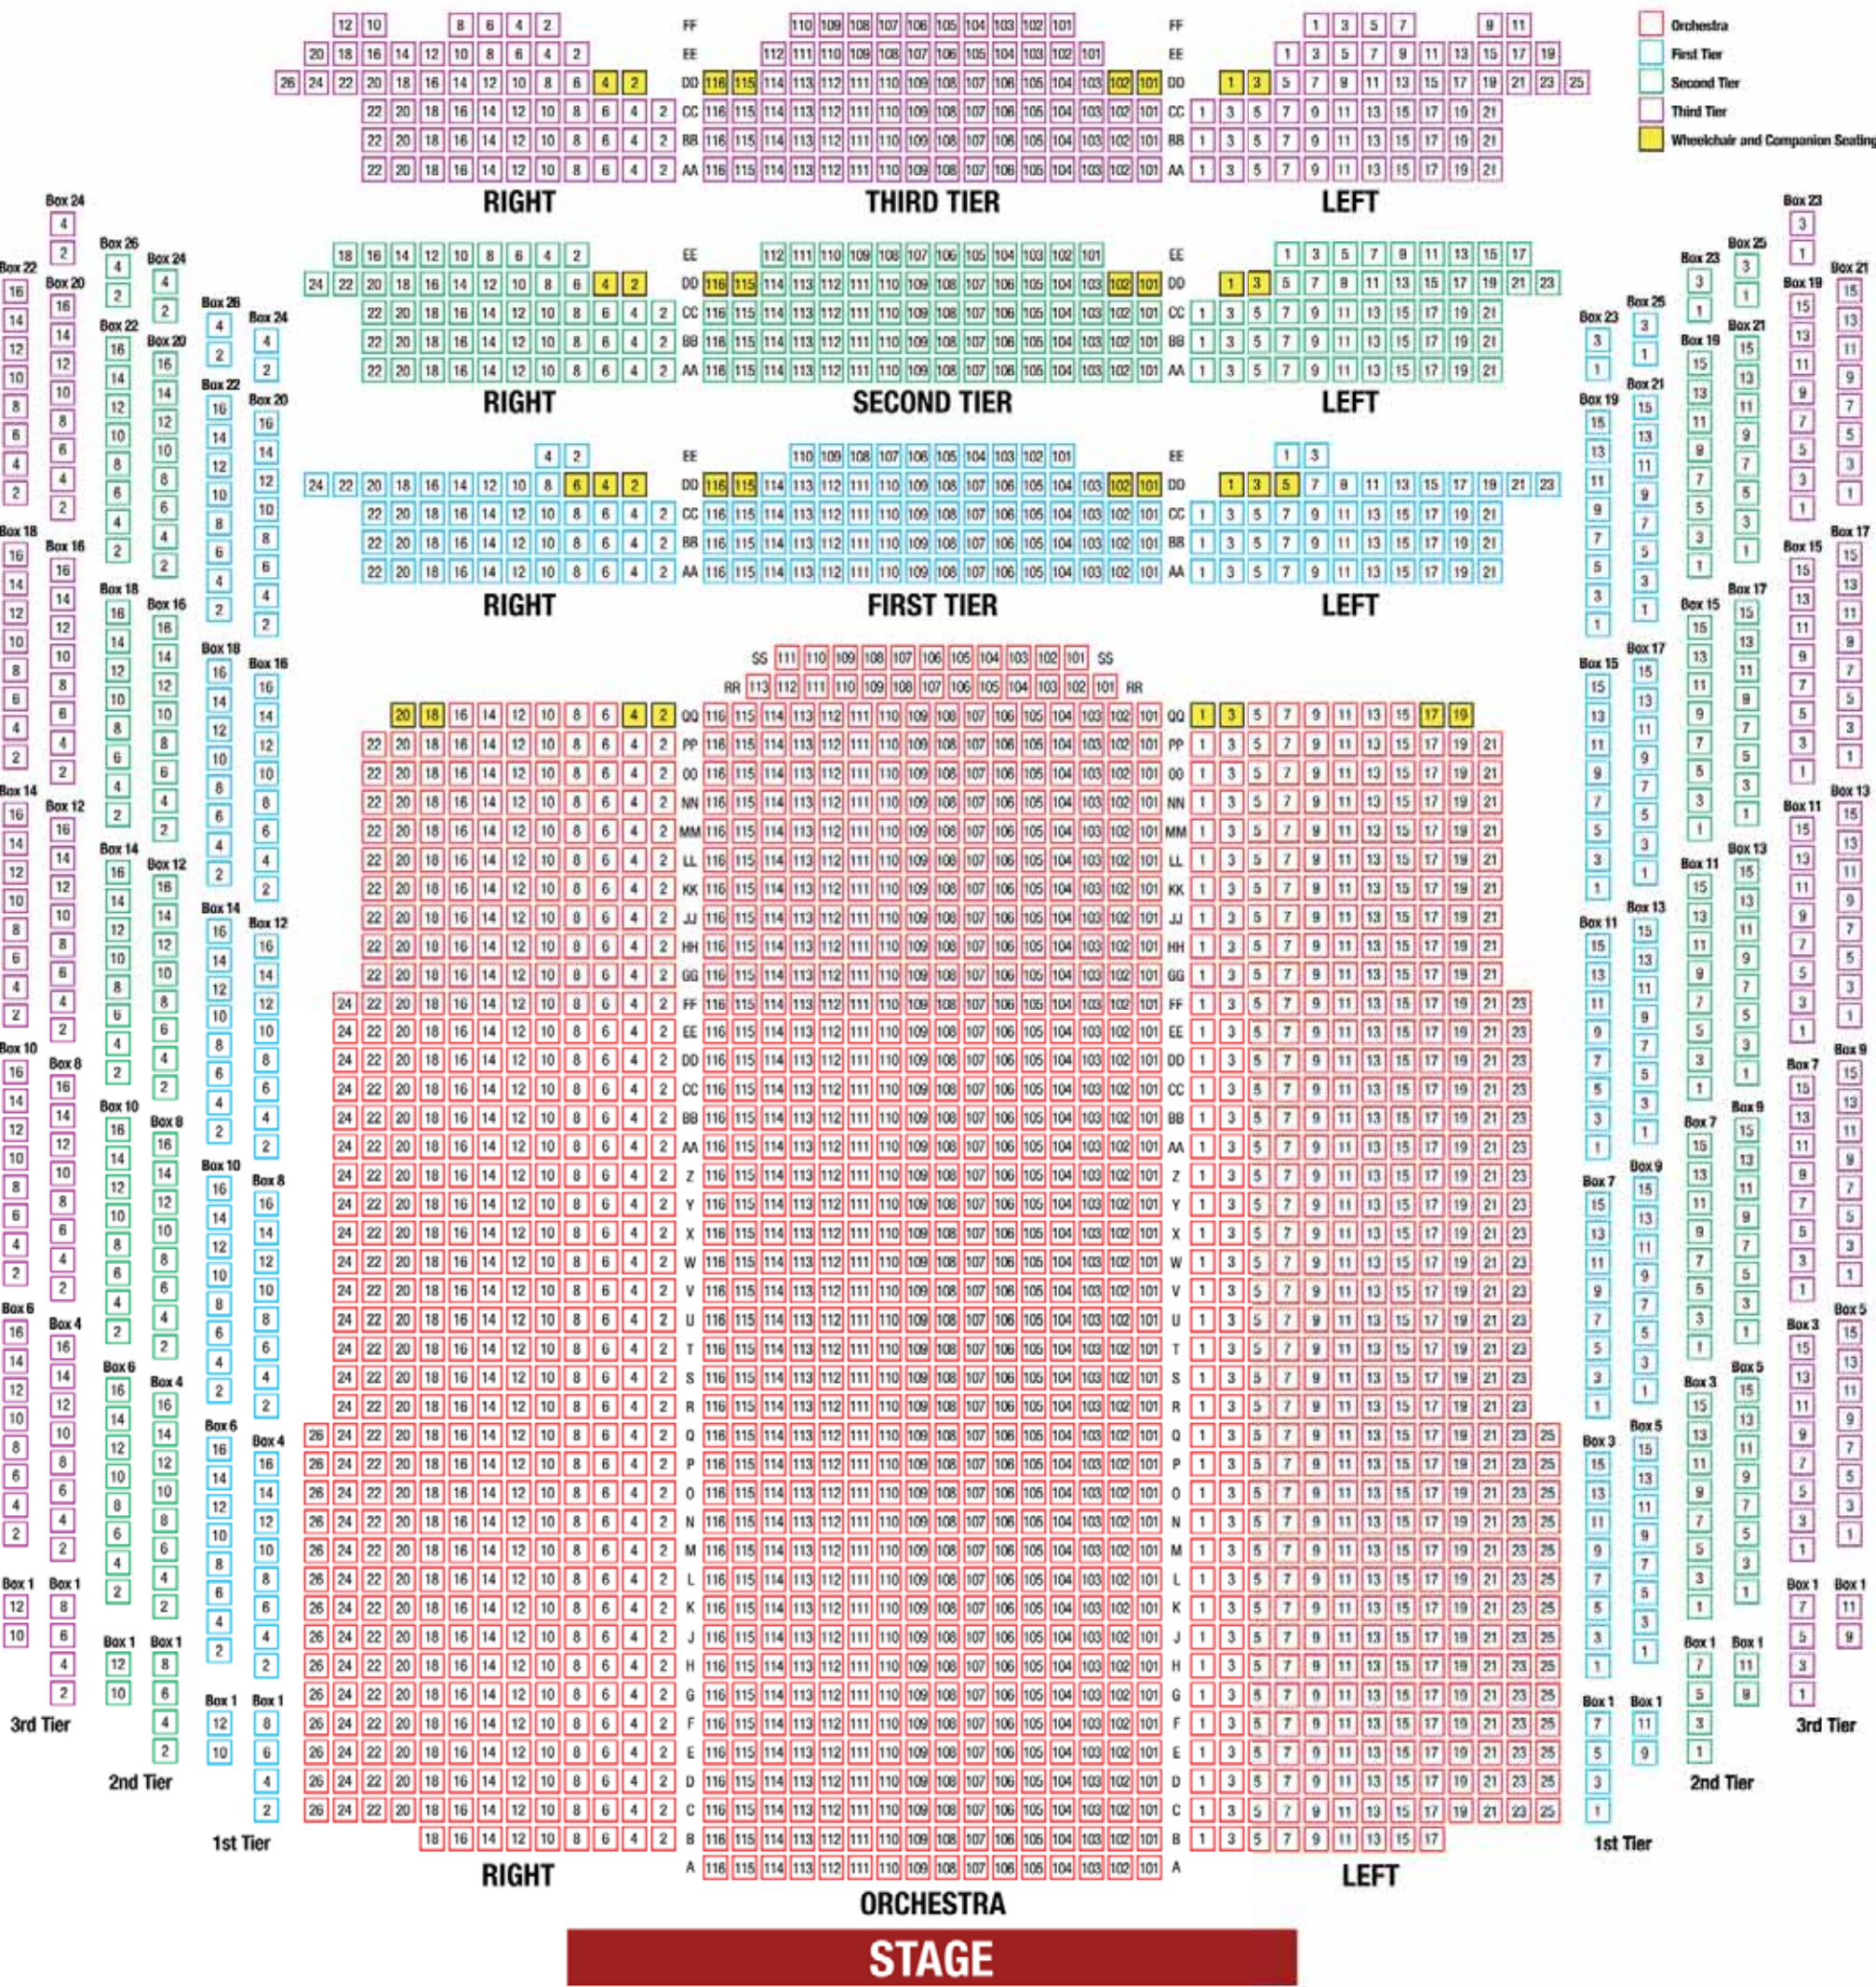

AVERY FISHER HALL

Seat Numbering - Please note that Avery Fisher Hall utilizes odd numbered seating on the left side of the house and even numbered seating on the right side of the house.